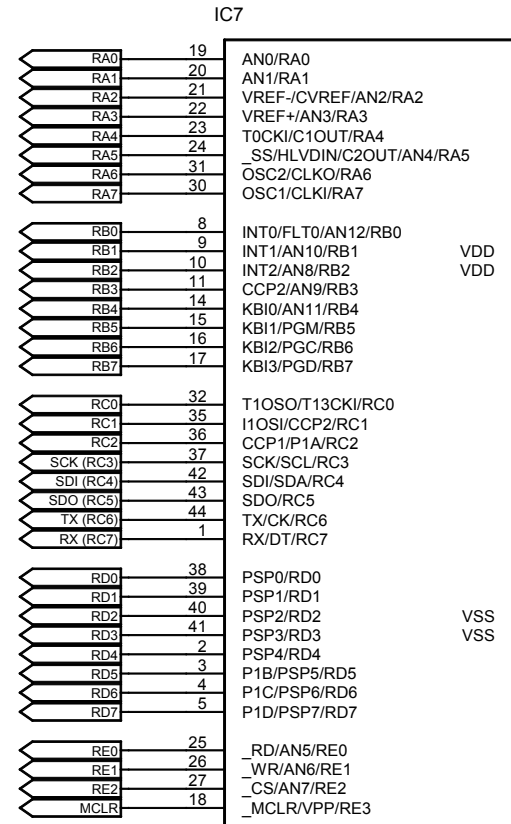

# BRUSH ELECTRONICS

TITLE: LIA\_ENC

LIA PIC18F4620/ENC28J60 Ethernet & SD Controller  
 (c) 2006 Andrew Smallridge

REV:  
0.2

Date: 15/06/2006 09:19:58p

Sheet: 1/3

PIC18F4620-I/PT

# BRUSH ELECTRONICS

TITLE: LIA_ENC	
LIA PIC18F4620/ENC28J60 Ethernet & SD Controller	REV: 0.2
(c) 2006 Andrew Smallridge	
Date: 15/06/2006 09:19:58p	Sheet: 3/3