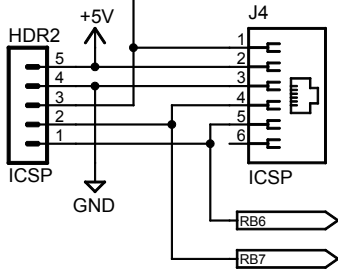

# BRUSH ELECTRONICS

TITLE: LIA\_ENC

LIA PIC18F4620/ENC28J60 Ethernet & SD Controller  
 (c) 2006 Andrew Smallridge

REV:  
0.2

Date: 15/06/2006 09:19:58p

Sheet: 1/3

PIC18F4620-I/PT

# BRUSH ELECTRONICS

TITLE: LIA_ENC	
LIA PIC18F4620/ENC28J60 Ethernet & SD Controller	REV: 0.2
(c) 2006 Andrew Smallridge	
Date: 15/06/2006 09:19:58p	Sheet: 3/3