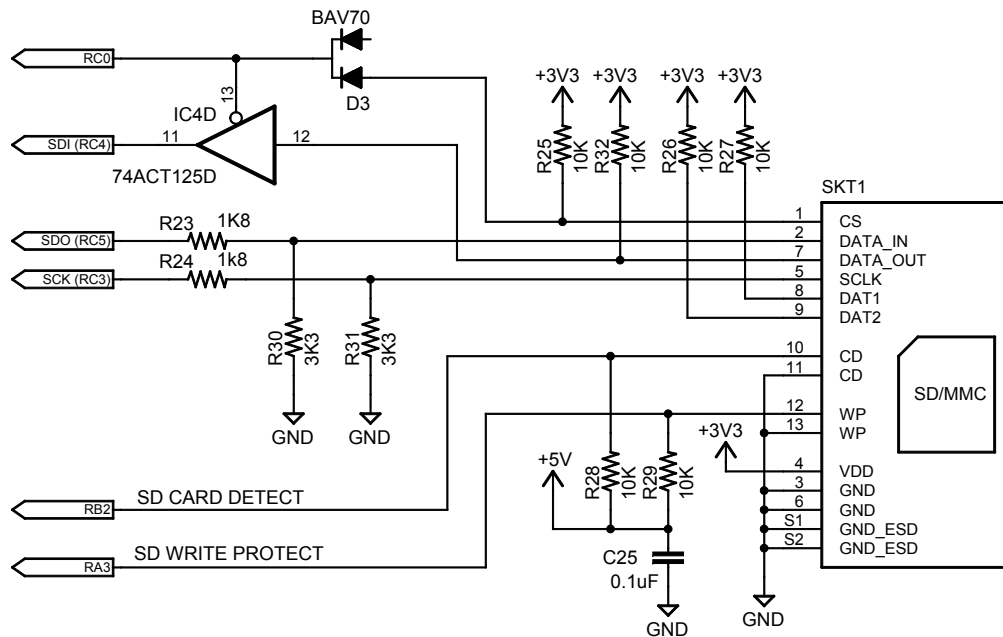

# BRUSH ELECTRONICS

TITLE: LIA\_ENC

LIA PIC18F4620/ENC28J60 Ethernet & SD Controller  
 (c) 2006 Andrew Smallridge

REV:  
0.2

Date: 15/06/2006 09:19:58p

Sheet: 1/3

PIC18F4620-I/PT

# BRUSH ELECTRONICS

TITLE: LIA_ENC	
LIA PIC18F4620/ENC28J60 Ethernet & SD Controller	REV: 0.2
(c) 2006 Andrew Smallridge	
Date: 15/06/2006 09:19:58p	Sheet: 3/3