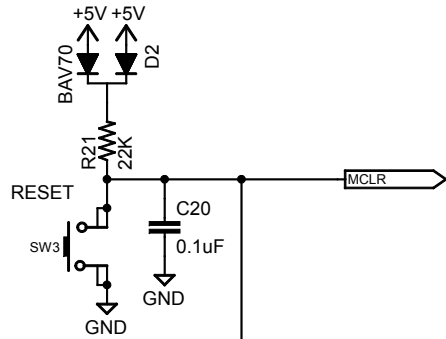

# BRUSH ELECTRONICS

TITLE: LIA\_ENC

LIA PIC18F4620/ENC28J60 Ethernet & SD Controller  
 (c) 2006 Andrew Smallridge

REV:  
0.2

Date: 15/06/2006 09:19:58p

Sheet: 1/3

PIC18F4620-I/PT

# BRUSH ELECTRONICS

TITLE: LIA_ENC	
LIA PIC18F4620/ENC28J60 Ethernet & SD Controller	REV: 0.2
(c) 2006 Andrew Smallridge	
Date: 15/06/2006 09:19:58p	Sheet: 3/3