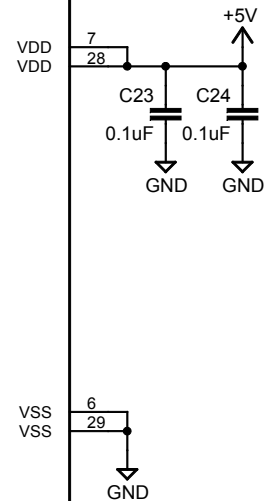

# BRUSH ELECTRONICS

TITLE: LIA\_ENC

LIA PIC18F4620/ENC28J60 Ethernet & SD Controller  
 (c) 2006 Andrew Smallridge

REV:  
0.2

Date: 15/06/2006 09:19:58p

Sheet: 1/3

PIC18F4620-I/PT

# BRUSH ELECTRONICS

TITLE: LIA_ENC	
LIA PIC18F4620/ENC28J60 Ethernet & SD Controller	REV: 0.2
(c) 2006 Andrew Smallridge	
Date: 15/06/2006 09:19:58p	Sheet: 3/3