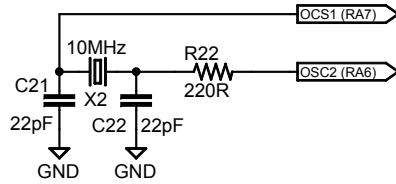

# BRUSH ELECTRONICS

TITLE: LIA\_ENC

LIA PIC18F4620/ENC28J60 Ethernet & SD Controller  
 (c) 2006 Andrew Smallridge

REV:  
0.2

Date: 15/06/2006 09:19:58p

Sheet: 1/3

PIC18F4620-I/PT

# BRUSH ELECTRONICS

TITLE: LIA_ENC	
LIA PIC18F4620/ENC28J60 Ethernet & SD Controller	REV: 0.2
(c) 2006 Andrew Smallridge	
Date: 15/06/2006 09:19:58p	Sheet: 3/3